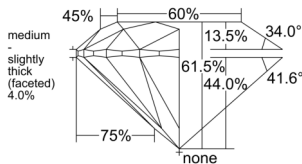

GIA®

FACSIMILE

GIA REPORT 1559259441

Verify this report at GIA.edu

GIA NATURAL DIAMOND DOSSIER®

May 16, 2026
GIA Report Number 1559259441
Shape and Cutting Style ..... Round Brilliant
Measurements ..... 5.09 - 5.12 x 3.14 mm

GRADING RESULTS

Carat Weight ..... 0.50 carat
Color Grade ..... K
Clarity Grade VS1
Cut Grade ..... Excellent

ADDITIONAL GRADING INFORMATION

Polish ..... Excellent
Symmetry ..... Excellent
Fluorescence ..... None
Clarity Characteristics ..... Feather, Cloud
Inscription(s): GIA 1559259441

PROPORTIONS

Profile to actual proportions

GRADING SCALES

GIA COLOR SCALE	GIA CLARITY SCALE	GIA CUT SCALE	
D	FLAWLESS	EXCELLENT	
E	INTERNALLY FLAWLESS		
F		VVS₁	VERY GOOD
G	VVS₂		
H	VS₁	GOOD	
I	VS₂		
J	SI₁	FAIR	
K	SI₂		
L	I₁	POOR	
M			
N			
O	I₂		
P			
Q			
R	I₃		
S			
T			
U			
V			
W			
X			
Y			
Z