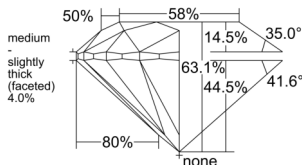

GIA®

FACSIMILE

GIA REPORT 1559252358

Verify this report at GIA.edu

GIA NATURAL DIAMOND DOSSIER®

May 14, 2026
GIA Report Number 1559252358
Shape and Cutting Style ..... Round Brilliant
Measurements ..... 5.34 - 5.38 x 3.38 mm

GRADING RESULTS

Carat Weight ..... 0.60 carat
Color Grade ..... F
Clarity Grade VVS1
Cut Grade ..... Excellent

ADDITIONAL GRADING INFORMATION

Polish ..... Excellent
Symmetry ..... Excellent
Fluorescence ..... None
Clarity Characteristics ..... Pinpoint
Inscription(s): GIA 1559252358

PROPORTIONS

GRADING SCALES

GIA COLOR SCALE	GIA CLARITY SCALE	GIA CUT SCALE	
D	FLAWLESS	EXCELLENT	
E	INTERNALLY FLAWLESS		
F		VVS₁	VERY GOOD
G	VVS₂		
H	VS₁	GOOD	
I	VS₂		
J	SI₁	FAIR	
K	SI₂		
L	I₁	POOR	
M	I₂		
N	I₃		
O			
P			
Q			
R			
S			
T			
U			
V			
W			
X			
Y			
Z