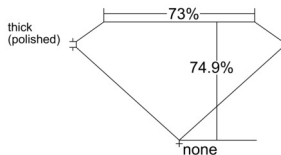

GIA®

FACSIMILE

GIA REPORT 1559248298

Verify this report at GIA.edu

GIA NATURAL DIAMOND DOSSIER®

May 14, 2026
GIA Report Number 1559248298
Shape and Cutting Style ..... Square Modified Brilliant
Measurements ..... 4.91 x 4.90 x 3.67 mm

GRADING RESULTS

Carat Weight ..... 0.80 carat
Color Grade I
Clarity Grade VS1

ADDITIONAL GRADING INFORMATION

Polish ..... Excellent
Symmetry ..... Excellent
Fluorescence ..... None
Clarity Characteristics..... Crystal, Cloud, Pinpoint
Inscription(s): GIA 1559248298

PROPORTIONS

Profile not to actual proportions

GRADING SCALES

GIA COLOR SCALE		GIA CLARITY SCALE			
COLORLESS	D	VERY VERY SLIGHTLY INCLUDED	FLAWLESS		
	E		INTERNALLY FLAWLESS		
	F		VVS₁		
	NEAR COLORLESS	G	VERY SLIGHTLY INCLUDED	VVS₂	
		H		VS₁	
		FAINT	I	SLIGHTLY INCLUDED	VS₂
			J		SI₁
			K	SLIGHTLY INCLUDED	SI₂
	LIGHT	L	INCLUDED	I₁	
		M		I₂	
N		I₃			
O					
P					
Q					
R