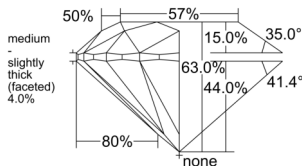

GIA®

FACSIMILE

GIA REPORT 1559243401

Verify this report at GIA.edu

GIA NATURAL DIAMOND DOSSIER®

May 14, 2026
GIA Report Number 1559243401
Shape and Cutting Style ..... Round Brilliant
Measurements ..... 5.45 - 5.49 x 3.45 mm

GRADING RESULTS

Carat Weight ..... 0.64 carat
Color Grade L
Clarity Grade VVS1
Cut Grade ..... Excellent

ADDITIONAL GRADING INFORMATION

Polish ..... Excellent
Symmetry ..... Excellent
Fluorescence ..... None
Clarity Characteristics ..... Cloud, Pinpoint, Feather
Inscription(s): GIA 1559243401

PROPORTIONS

GRADING SCALES

GIA COLOR SCALE

COLOREDNESS	D
	E
	F
	G
	H
	I
	J
NEAR COLORLESS	K
	L
FAIN	M
	N
	O
	P
	Q
VERY LIGHT	R
	S
	T
	U
	V
	W
	X
	Y
LIGHT	Z

GIA CLARITY SCALE

VERY VERY SLIGHTLY INCLUDED	FLAWLESS
	INTERNALLY FLAWLESS
VERY SLIGHTLY INCLUDED	VVS₁
	VVS₂
SLIGHTLY INCLUDED	VS₁
	VS₂
INCLUDED	SI₁
	SI₂
	I₁
	I₂
	I₃

GIA CUT SCALE

EXCELLENT
VERY GOOD
GOOD
FAIR
POOR