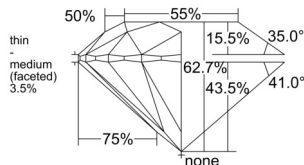

GIA®

FACSIMILE

GIA REPORT

1559241366

Verify this report at GIA.edu

GIA NATURAL DIAMOND DOSSIER®

May 12, 2026
GIA Report Number 1559241366
Shape and Cutting Style ..... Round Brilliant
Measurements ..... 4.41 - 4.43 x 2.77 mm

GRADING RESULTS

Carat Weight ..... 0.33 carat
Color Grade ..... D
Clarity Grade VVS1
Cut Grade ..... Excellent

ADDITIONAL GRADING INFORMATION

Polish ..... Excellent
Symmetry ..... Excellent
Fluorescence ..... Strong Blue
Clarity Characteristics ..... Pinpoint, Cloud, Feather
Inscription(s): GIA 1559241366

PROPORTIONS

GRADING SCALES

GIA COLOR SCALE

COLORLESS	D
	E
	F
	G
	H
	I
	J
NEAR COLORLESS	K
	L
Faint	M
	N
	O
	P
Very Light	Q
	R
	S
	T
	U
	V
Light	W
	X
	Y
	Z

GIA CLARITY SCALE

FLAWLESS	VERY VERY SLIGHTLY INCLUDED	VVS₁	VERY SLIGHTLY INCLUDED	SI₁	
					SI₂
INTERNALLY FLAWLESS	VERY SLIGHTLY INCLUDED	VVS₂	VERY SLIGHTLY INCLUDED	I₁	
					VS₁
VVS₁	VERY SLIGHTLY INCLUDED	VS₂	SLIGHTLY INCLUDED	I₂	
					I₃

GIA CUT SCALE

EXCELLENT
VERY GOOD
GOOD
FAIR
POOR