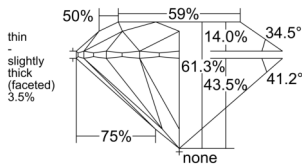

GIA®

FACSIMILE

GIA REPORT

1559241301

Verify this report at GIA.edu

GIA NATURAL DIAMOND DOSSIER®

May 13, 2026
GIA Report Number 1559241301
Shape and Cutting Style ..... Round Brilliant
Measurements ..... 4.53 - 4.55 x 2.78 mm

GRADING RESULTS

Carat Weight ..... 0.35 carat
Color Grade ..... D
Clarity Grade ..... Internally Flawless
Cut Grade ..... Excellent

ADDITIONAL GRADING INFORMATION

Polish ..... Excellent
Symmetry ..... Excellent
Fluorescence ..... Medium Blue
Clarity Characteristics ..... Minor Details of Polish
Inscription(s): GIA 1559241301

PROPORTIONS

Profile to actual proportions

GRADING SCALES

GIA COLOR SCALE	GIA CLARITY SCALE	GIA CUT SCALE	
D	FLAWLESS	EXCELLENT	
E	INTERNALLY FLAWLESS		
F		VVS₁	VERY GOOD
G	VVS₂		
H	VS₁	GOOD	
I	VS₂		
J	SI₁	FAIR	
K	SI₂		
L	I₁	POOR	
M			
N			
O	I₂		
P			
Q			
R	I₃		
S			
T			
U			
V			
W			
X			
Y			
Z