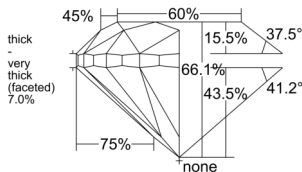

GIA®

FACSIMILE

GIA REPORT 1559237449

Verify this report at GIA.edu

GIA NATURAL DIAMOND DOSSIER®

May 13, 2026
GIA Report Number 1559237449
Shape and Cutting Style ..... Round Brilliant
Measurements ..... 4.82 - 4.89 x 3.21 mm

GRADING RESULTS

Carat Weight ..... 0.50 carat
Color Grade ..... F
Clarity Grade VS1
Cut Grade ..... Good

ADDITIONAL GRADING INFORMATION

Polish ..... Excellent
Symmetry ..... Very Good
Fluorescence ..... None
Clarity Characteristics..... Crystal, Feather, Cloud, Pinpoint
Inspection(s): GIA 1559237449

PROPORTIONS

Profile to actual proportions