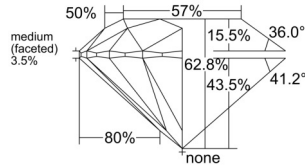

GIA®

FACSIMILE

GIA REPORT 1559214033

Verify this report at GIA.edu

GIA NATURAL DIAMOND DOSSIER®

May 11, 2026
GIA Report Number 1559214033
Shape and Cutting Style ..... Round Brilliant
Measurements ..... 5.30 - 5.31 x 3.33 mm

GRADING RESULTS

Carat Weight ..... 0.57 carat
Color Grade ..... M
Clarity Grade VVS1
Cut Grade ..... Excellent

ADDITIONAL GRADING INFORMATION

Polish ..... Excellent
Symmetry ..... Excellent
Fluorescence ..... None
Clarity Characteristics ..... Pinpoint, Feather, Cavity
Inscription(s): GIA 1559214033

PROPORTIONS

Profile to actual proportions