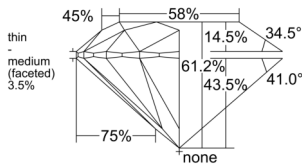

GIA®

FACSIMILE

GIA REPORT 1559205030

Verify this report at GIA.edu

GIA NATURAL DIAMOND DOSSIER®

May 08, 2026
GIA Report Number 1559205030
Shape and Cutting Style ..... Round Brilliant
Measurements ..... 5.11 - 5.14 x 3.13 mm

GRADING RESULTS

Carat Weight ..... 0.50 carat
Color Grade ..... J
Clarity Grade VS1
Cut Grade ..... Excellent

ADDITIONAL GRADING INFORMATION

Polish ..... Excellent
Symmetry ..... Excellent
Fluorescence ..... Medium Blue
Clarity Characteristics ..... Crystal, Pinpoint
Inscription(s): GIA 1559205030

PROPORTIONS

GRADING SCALES

GIA COLOR SCALE

COLORLESS	D
	E
	F
	G
	H
	I
	J
NEAR COLORLESS	K
	L
Faint	M
	N
	O
	P
	Q
	R
	S
	T
	U
	V
	W
	X
	Y
LIGHT	Z

GIA CLARITY SCALE

FLAWLESS	INTERNAL FLAWLESS	
		EXCELLENT
VERY VERY SLIGHTLY INCLUDED	VVS₁	
	VVS₂	
VERY SLIGHTLY INCLUDED	VS₁	
	VS₂	
SLIGHTLY INCLUDED	SI₁	
	SI₂	
INCLUDED	I₁	
	I₂	
	I₃	
POOR		

GIA CUT SCALE

EXCELLENT
VERY GOOD
GOOD
FAIR
POOR