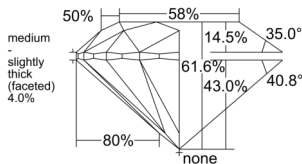

GIA®

FACSIMILE

GIA REPORT 1559203600

Verify this report at GIA.edu

GIA NATURAL DIAMOND DOSSIER®

May 09, 2026
GIA Report Number 1559203600
Shape and Cutting Style ..... Round Brilliant
Measurements ..... 5.08 - 5.11 x 3.14 mm

GRADING RESULTS

Carat Weight ..... 0.50 carat
Color Grade L
Clarity Grade S11
Cut Grade ..... Excellent

ADDITIONAL GRADING INFORMATION

Polish ..... Excellent
Symmetry ..... Excellent
Fluorescence ..... Faint
Clarity Characteristics ..... Feather
Inscription(s): GIA 1559203600

PROPORTIONS

GRADING SCALES

GIA COLOR SCALE

COLOREDNESS	D
	E
	F
	G
	H
	I
	J
NEAR COLORLESS	K
	L
FAINTE	M
	N
	O
	P
VERY LIGHT	Q
	R
	S
	T
	U
	V
LIGHT	W
	X
	Y
	Z

GIA CLARITY SCALE

FLAWLESS	INTERNAL FLAWLESS	
		FLAWLESS
VERY VERY SLIGHTLY INCLUDED	VERY SLIGHTLY INCLUDED	
		VVS₁
	VVS₂	
SLIGHTLY INCLUDED	INCLUDED	
		VS₁
	VS₂	
	SI₁	
	SI₂	
	I₁	
	I₂	
	I₃	

GIA CUT SCALE

EXCELLENT
VERY GOOD
GOOD
FAIR
POOR