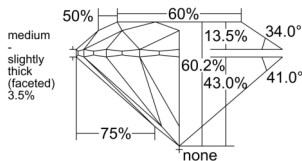

GIA®

FACSIMILE

GIA REPORT 1559199949

Verify this report at GIA.edu

GIA NATURAL DIAMOND DOSSIER®

May 08, 2026
GIA Report Number 1559199949
Shape and Cutting Style ..... Round Brilliant
Measurements ..... 5.48 - 5.50 x 3.30 mm

GRADING RESULTS

Carat Weight ..... 0.61 carat
Color Grade ..... D
Clarity Grade S11
Cut Grade ..... Excellent

ADDITIONAL GRADING INFORMATION

Polish ..... Excellent
Symmetry ..... Excellent
Fluorescence ..... Faint
Clarity Characteristics ..... Crystal
Inscription(s): GIA 1559199949

PROPORTIONS

Profile to actual proportions

GRADING SCALES

GIA COLOR SCALE	GIA CLARITY SCALE	GIA CUT SCALE	
D	FLAWLESS	EXCELLENT	
E	INTERNALLY FLAWLESS		
F		VVS₁	VERY GOOD
G	VVS₂		
H	VS₁	GOOD	
I	VS₂		
J	S1₁	FAIR	
K	S1₂		
L	I₁	POOR	
M	I₂		
N	I₃		
O			
P			
Q			
R			
S			
T			
U			
V			
W			
X			
Y			
Z