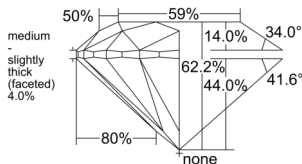

GIA®

FACSIMILE

GIA NATURAL DIAMOND DOSSIER®

May 06, 2026
GIA Report Number 1559194844
Shape and Cutting Style ..... Round Brilliant
Measurements ..... 4.70 - 4.73 x 2.93 mm

GRADING RESULTS

Carat Weight ..... 0.40 carat
Color Grade ..... E
Clarity Grade VS1
Cut Grade ..... Excellent

ADDITIONAL GRADING INFORMATION

Polish ..... Excellent
Symmetry ..... Excellent
Fluorescence ..... Medium Blue
Clarity Characteristics ..... Crystal
Inscription(s): GIA 1559194844

GIA REPORT 1559194844

Verify this report at GIA.edu

PROPORTIONS

Profile to actual proportions