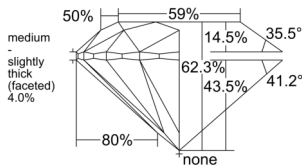

GIA®

FACSIMILE

GIA REPORT 1559192811

Verify this report at GIA.edu

GIA NATURAL DIAMOND DOSSIER®

May 06, 2026
GIA Report Number 1559192811
Shape and Cutting Style ..... Round Brilliant
Measurements ..... 4.75 - 4.79 x 2.97 mm

GRADING RESULTS

Carat Weight ..... 0.42 carat
Color Grade ..... G
Clarity Grade VVS1
Cut Grade ..... Excellent

ADDITIONAL GRADING INFORMATION

Polish ..... Excellent
Symmetry ..... Excellent
Fluorescence ..... None
Clarity Characteristics ..... Cloud, Pinpoint, Feather
Inscription(s): GIA 1559192811

PROPORTIONS

Profile to actual proportions