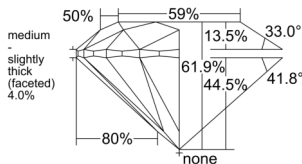

GIA®

FACSIMILE

GIA REPORT 1559192341

Verify this report at GIA.edu

GIA NATURAL DIAMOND DOSSIER®

May 06, 2026
GIA Report Number 1559192341
Shape and Cutting Style ..... Round Brilliant
Measurements ..... 4.72 - 4.75 x 2.93 mm

GRADING RESULTS

Carat Weight ..... 0.40 carat
Color Grade ..... G
Clarity Grade VS2
Cut Grade ..... Excellent

ADDITIONAL GRADING INFORMATION

Polish ..... Excellent
Symmetry ..... Excellent
Fluorescence ..... None
Clarity Characteristics ..... Crystal, Cloud
Inscription(s): GIA 1559192341

PROPORTIONS

Profile to actual proportions

GRADING SCALES

GIA COLOR SCALE	GIA CLARITY SCALE	GIA CUT SCALE	
D	FLAWLESS	EXCELLENT	
E	INTERNALLY FLAWLESS		
F		VVS₁	VERY GOOD
G	VVS₂		
H	VS₁	GOOD	
I	VS₂		
J	SI₁	FAIR	
K	SI₂		
L	I₁	POOR	
M	I₂		
N	I₃		
O			
P			
Q			
R			
S			
T			
U			
V			
W			
X			
Y			
Z