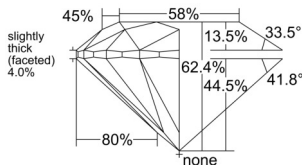

GIA®

FACSIMILE

GIA REPORT 1559192072

Verify this report at GIA.edu

GIA NATURAL DIAMOND DOSSIER®

May 07, 2026
GIA Report Number 1559192072
Shape and Cutting Style ..... Round Brilliant
Measurements ..... 4.73 - 4.76 x 2.96 mm

GRADING RESULTS

Carat Weight ..... 0.41 carat
Color Grade ..... G
Clarity Grade VVS2
Cut Grade ..... Excellent

ADDITIONAL GRADING INFORMATION

Polish ..... Excellent
Symmetry ..... Excellent
Fluorescence ..... None
Clarity Characteristics..... Pinpoint, Feather, Cloud
Inscription(s): GIA 1559192072

PROPORTIONS

Profile to actual proportions

GRADING SCALES

GIA COLOR SCALE	GIA CLARITY SCALE	GIA CUT SCALE	
D	FLAWLESS	EXCELLENT	
E	INTERNALLY FLAWLESS		
F		VVS₁	VERY GOOD
G	VVS₂		
H	VS₁	GOOD	
I	VS₂		
J	SI₁	FAIR	
K	SI₂		
L	I₁	POOR	
M	I₂		
N	I₃		
O			
P			
Q			
R			
S			
T			
U			
V			
W			
X			
Y			
Z