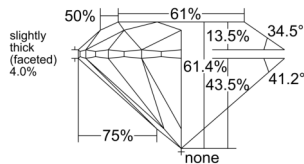

GIA®

FACSIMILE

GIA REPORT 1559191469

Verify this report at GIA.edu

GIA NATURAL DIAMOND DOSSIER®

May 07, 2026
GIA Report Number 1559191469
Shape and Cutting Style ..... Round Brilliant
Measurements ..... 5.07 - 5.11 x 3.12 mm

GRADING RESULTS

Carat Weight ..... 0.50 carat
Color Grade ..... E
Clarity Grade VS2
Cut Grade ..... Excellent

ADDITIONAL GRADING INFORMATION

Polish ..... Excellent
Symmetry ..... Excellent
Fluorescence ..... None
Clarity Characteristics..... Crystal, Feather, Cloud
Inscription(s): GIA 1559191469

PROPORTIONS

Profile to actual proportions