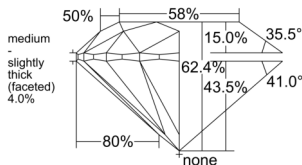

GIA®

FACSIMILE

GIA REPORT 1559181526

Verify this report at GIA.edu

GIA NATURAL DIAMOND DOSSIER®

May 06, 2026
GIA Report Number 1559181526
Shape and Cutting Style ..... Round Brilliant
Measurements ..... 5.68 - 5.71 x 3.55 mm

GRADING RESULTS

Carat Weight ..... 0.71 carat
Color Grade ..... G
Clarity Grade VS1
Cut Grade ..... Excellent

ADDITIONAL GRADING INFORMATION

Polish ..... Excellent
Symmetry ..... Excellent
Fluorescence ..... None
Clarity Characteristics ..... Cloud, Needle
Inscription(s): GIA 1559181526

PROPORTIONS

GRADING SCALES

GIA COLOR SCALE	GIA CLARITY SCALE	GIA CUT SCALE	
D	FLAWLESS	EXCELLENT	
E	INTERNALLY FLAWLESS		
F		VVS₁	VERY GOOD
G	VVS₂		
H	VS₁	GOOD	
I	VS₂		
J	SI₁	FAIR	
K	SI₂		
L	I₁	POOR	
M	I₂		
N	I₃		
O			
P			
Q			
R			
S			
T			
U			
V			
W			
X			
Y			
Z