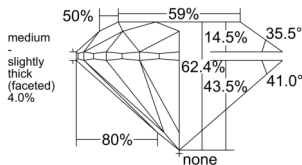

GIA®

FACSIMILE

GIA REPORT 1559167318

Verify this report at GIA.edu

GIA NATURAL DIAMOND DOSSIER®

May 01, 2026
GIA Report Number 1559167318
Shape and Cutting Style ..... Round Brilliant
Measurements ..... 5.22 - 5.26 x 3.27 mm

GRADING RESULTS

Carat Weight ..... 0.56 carat
Color Grade ..... J
Clarity Grade VS1
Cut Grade ..... Excellent

ADDITIONAL GRADING INFORMATION

Polish ..... Excellent
Symmetry ..... Excellent
Fluorescence ..... Strong Blue
Clarity Characteristics ..... Crystal, Pinpoint
Inscription(s): GIA 1559167318

PROPORTIONS

GRADING SCALES

GIA COLOR SCALE	GIA CLARITY SCALE	GIA CUT SCALE
COLOURLESS	FLAWLESS	EXCELLENT
D	INTERNALLY FLAWLESS	
E	VVS₁	VERY GOOD
F		
G	VS₁	GOOD
H		
I	SI₁	FAIR
J		
K	I₁	POOR
L		
M	I₂	
N		
O	I₃	
P		
Q		
R		
S		
T		
U		
V		
W		
X		
Y		
Z