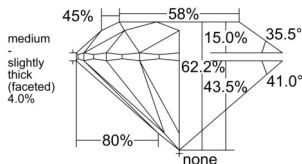

GIA®

FACSIMILE

GIA REPORT 1559167081

Verify this report at GIA.edu

GIA NATURAL DIAMOND DOSSIER®

May 01, 2026
GIA Report Number 1559167081
Shape and Cutting Style ..... Round Brilliant
Measurements ..... 4.44 - 4.47 x 2.77 mm

GRADING RESULTS

Carat Weight ..... 0.34 carat
Color Grade ..... E
Clarity Grade VVS1
Cut Grade ..... Excellent

ADDITIONAL GRADING INFORMATION

Polish ..... Excellent
Symmetry ..... Excellent
Fluorescence ..... None
Clarity Characteristics ..... Cloud, Feather
Inscription(s): GIA 1559167081

PROPORTIONS

GRADING SCALES

GIA COLOR SCALE	GIA CLARITY SCALE	GIA CUT SCALE	
D	FLAWLESS	EXCELLENT	
E	INTERNALLY FLAWLESS		
F		VVS₁	VERY GOOD
G	VVS₂		
H	VS₁	GOOD	
I	VS₂		
J	SI₁	FAIR	
K	SI₂		
L	I₁	POOR	
M			
N			
O	I₂		
P			
Q			
R	I₃		
S			
T			
U			
V			
W			
X			
Y			
Z