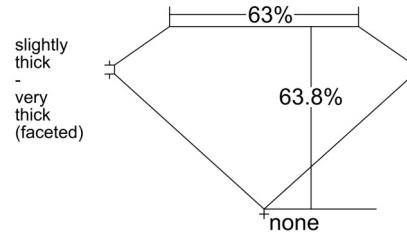

PROPORTIONS

Profile not to actual proportions