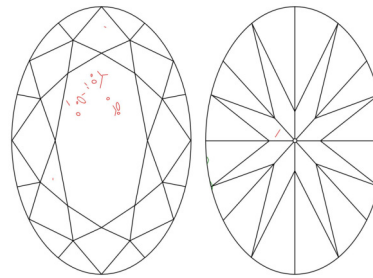

GIA NATURAL DIAMOND GRADING REPORT

May 04, 2026
GIA Report Number 1559167005
Shape and Cutting Style Oval Brilliant
Measurements 8.86 x 6.42 x 4.09 mm

GRADING RESULTS

Carat Weight 1.51 carat
Color Grade G
Clarity Grade SI1

ADDITIONAL GRADING INFORMATION

Polish Excellent
Symmetry Excellent
Fluorescence Faint
Inscription(s): GIA 1559167005

Comments: Clouds are not shown. Pinpoints are not shown.

PROPORTIONS

Profile not to actual proportions

CLARITY CHARACTERISTICS

KEY TO SYMBOLS*

- Crystal
- ~ Feather
- ∖ Needle
- ∧ Natural

* Red symbols denote internal characteristics (inclusions). Green or black symbols denote external characteristics (blemishes). Diagram is an approximate representation of the diamond, and symbols shown indicate type, position, and approximate size of clarity characteristics. All clarity characteristics may not be shown. Details of finish are not shown.