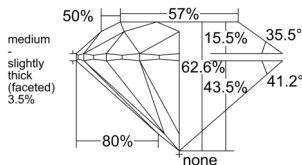

GIA®

FACSIMILE

GIA REPORT 1559164201

Verify this report at GIA.edu

GIA NATURAL DIAMOND DOSSIER®

May 04, 2026
GIA Report Number 1559164201
Shape and Cutting Style ..... Round Brilliant
Measurements ..... 5.10 - 5.14 x 3.21 mm

GRADING RESULTS

Carat Weight ..... 0.51 carat
Color Grade ..... G
Clarity Grade S11
Cut Grade ..... Excellent

ADDITIONAL GRADING INFORMATION

Polish ..... Excellent
Symmetry ..... Excellent
Fluorescence ..... None
Clarity Characteristics ..... Crystal, Cloud, Feather
Inscription(s): GIA 1559164201

PROPORTIONS

GRADING SCALES

GIA COLOR SCALE	GIA CLARITY SCALE	GIA CUT SCALE	
D	FLAWLESS	EXCELLENT	
E	INTERNALLY FLAWLESS		
F		VVS₁	VERY GOOD
G	VVS₂		
H	VS₁	GOOD	
I	VS₂		
J	S1₁	FAIR	
K	S1₂		
L	I₁	POOR	
M	I₂		
N	I₃		
O			
P			
Q			
R			
S			
T			
U			
V			
W			
X			
Y			
Z