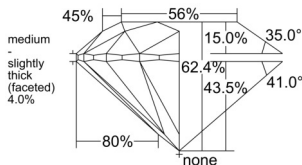

GIA®

FACSIMILE

GIA REPORT 1559163590

Verify this report at GIA.edu

GIA NATURAL DIAMOND DOSSIER®

May 08, 2026
GIA Report Number 1559163590
Shape and Cutting Style ..... Round Brilliant
Measurements ..... 4.74 - 4.76 x 2.96 mm

GRADING RESULTS

Carat Weight ..... 0.41 carat
Color Grade ..... G
Clarity Grade VS1
Cut Grade ..... Excellent

ADDITIONAL GRADING INFORMATION

Polish ..... Excellent
Symmetry ..... Excellent
Fluorescence ..... None
Clarity Characteristics ..... Cloud, Pinpoint
Inscription(s): GIA 1559163590

PROPORTIONS

Profile to actual proportions

GRADING SCALES

GIA COLOR SCALE	GIA CLARITY SCALE	GIA CUT SCALE	
D	FLAWLESS	EXCELLENT	
E	INTERNALLY FLAWLESS		
F		VVS₁	VERY GOOD
G	VVS₂		
H	VS₁	GOOD	
I	VS₂		
J	SI₁	FAIR	
K	SI₂		
L	I₁	POOR	
M	I₂		
N	I₃		
O			
P			
Q			
R			
S			
T			
U			
V			
W			
X			
Y			
Z