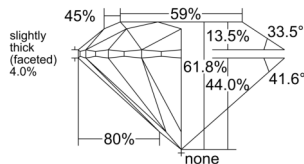

GIA®

FACSIMILE

GIA REPORT 1559161571

Verify this report at GIA.edu

GIA NATURAL DIAMOND DOSSIER®

May 01, 2026
GIA Report Number 1559161571
Shape and Cutting Style ..... Round Brilliant
Measurements ..... 4.84 - 4.86 x 3.00 mm

GRADING RESULTS

Carat Weight ..... 0.43 carat
Color Grade ..... F
Clarity Grade VVS1
Cut Grade ..... Excellent

ADDITIONAL GRADING INFORMATION

Polish ..... Excellent
Symmetry ..... Excellent
Fluorescence ..... None
Clarity Characteristics ..... Pinpoint, Feather
Inscription(s): GIA 1559161571

PROPORTIONS

Profile to actual proportions