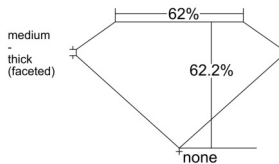

GIA®

FACSIMILE

GIA REPORT 1559159443

Verify this report at GIA.edu

GIA NATURAL DIAMOND DOSSIER®

April 30, 2026
GIA Report Number 1559159443
Shape and Cutting Style ..... Oval Brilliant
Measurements ..... 6.40 x 4.54 x 2.83 mm

GRADING RESULTS

Carat Weight ..... 0.53 carat
Color Grade ..... J
Clarity Grade VS1

ADDITIONAL GRADING INFORMATION

Polish ..... Excellent
Symmetry ..... Excellent
Fluorescence ..... Faint
Clarity Characteristics ..... Feather, Pinpoint
Inscription(s): GIA 1559159443

PROPORTIONS

Profile not to actual proportions

GRADING SCALES

GIA COLOR SCALE		GIA CLARITY SCALE			
COLORLESS	D	VERY VERY SLIGHTLY INCLUDED	FLAWLESS		
	E		INTERNALLY FLAWLESS		
	F		VVS₁		
	NEAR COLORLESS	G	VERY SLIGHTLY INCLUDED	VVS₂	
		H		VS₁	
		FAINT	I	SLIGHTLY INCLUDED	VS₂
			J		SI₁
	K		SI₂		
	LIGHT		L	INCLUDED	I₁
		M	I₂		
N		I₃			
O					
P					
Q					
R					
S