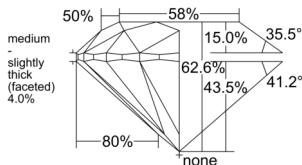

GIA®

FACSIMILE

GIA REPORT 1559157872

Verify this report at GIA.edu

GIA NATURAL DIAMOND DOSSIER®

May 02, 2026
GIA Report Number 1559157872
Shape and Cutting Style ..... Round Brilliant
Measurements ..... 4.50 - 4.54 x 2.83 mm

GRADING RESULTS

Carat Weight ..... 0.36 carat
Color Grade ..... H
Clarity Grade VS1
Cut Grade ..... Excellent

ADDITIONAL GRADING INFORMATION

Polish ..... Excellent
Symmetry ..... Excellent
Fluorescence ..... None
Clarity Characteristics ..... Feather, Pinpoint
Inspection(s): GIA 1559157872

PROPORTIONS

GRADING SCALES

GIA COLOR SCALE	GIA CLARITY SCALE	GIA CUT SCALE	
D	FLAWLESS	EXCELLENT	
E	INTERNALLY FLAWLESS		
F		VVS₁	VERY GOOD
G	VVS₂		
H	VS₁	GOOD	
I	VS₂		
J	SI₁	FAIR	
K	SI₂		
L	I₁	POOR	
M	I₂		
N	I₃		
O			
P			
Q			
R			
S			
T			
U			
V			
W			
X			
Y			
Z