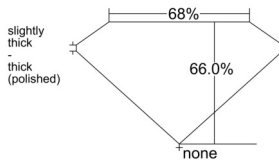

GIA®

FACSIMILE

GIA REPORT 1559156769

Verify this report at GIA.edu

GIA NATURAL DIAMOND DOSSIER®

May 02, 2026
GIA Report Number 1559156769
Shape and Cutting Style ..... **Cut-Cornered Rectangular Modified Brilliant**
Measurements ..... 5.69 x 4.19 x 2.77 mm

GRADING RESULTS

Carat Weight ..... 0.55 carat
Color Grade ..... D
Clarity Grade VS1

ADDITIONAL GRADING INFORMATION

Polish ..... Very Good
Symmetry ..... Very Good
Fluorescence ..... None
Clarity Characteristics..... Crystal, Pinpoint
Inscription(s): GIA 1559156769

PROPORTIONS

Profile not to actual proportions

GRADING SCALES

GIA COLOR SCALE		GIA CLARITY SCALE			
COLORLESS	D	VERY VERY SLIGHTLY INCLUDED	FLAWLESS		
	E		INTERNALLY FLAWLESS		
	F	VERY SLIGHTLY INCLUDED	VVS₁		
	G		VVS₂		
	H		VS₁		
	NEAR COLORLESS	I	SLIGHTLY INCLUDED	VS₂	
		J		SI₁	
		FAINT	K	INCLUDED	SI₂
			L		I₁
			M		I₂
VERT LIGHT	N	LIGHT	I₃		
	O				
	P				
	Q				
	R