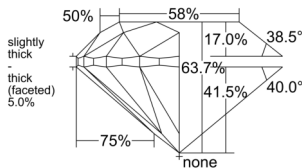

GIA®

FACSIMILE

GIA REPORT 1559152846

Verify this report at GIA.edu

GIA NATURAL DIAMOND DOSSIER®

May 02, 2026
GIA Report Number 1559152846
Shape and Cutting Style ..... Round Brilliant
Measurements ..... 4.94 - 4.97 x 3.16 mm

GRADING RESULTS

Carat Weight ..... 0.50 carat
Color Grade ..... M
Clarity Grade VS1
Cut Grade ..... Very Good

ADDITIONAL GRADING INFORMATION

Polish ..... Excellent
Symmetry ..... Excellent
Fluorescence ..... None
Clarity Characteristics..... Crystal, Needle, Pinpoint
Inscription(s): GIA 1559152846

PROPORTIONS

Profile to actual proportions