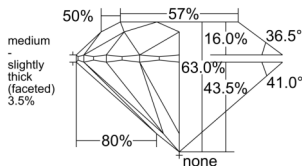

GIA®

FACSIMILE

GIA REPORT

1559151734

Verify this report at GIA.edu

GIA NATURAL DIAMOND DOSSIER®

May 02, 2026
GIA Report Number 1559151734
Shape and Cutting Style ..... Round Brilliant
Measurements ..... 5.66 - 5.69 x 3.58 mm

GRADING RESULTS

Carat Weight ..... 0.71 carat
Color Grade ..... E
Clarity Grade VVS2
Cut Grade ..... Excellent

ADDITIONAL GRADING INFORMATION

Polish ..... Excellent
Symmetry ..... Excellent
Fluorescence ..... None
Clarity Characteristics ..... Pinpoint, Cloud
Inscription(s): GIA 1559151734

PROPORTIONS

Profile to actual proportions

GRADING SCALES

GIA COLOR SCALE

COLORESS	D
	E
	F
	G
	H
	I
	J
NEAR COLORESS	K
	L
FAIN	M
	N
	O
	P
VERY LIGHT	Q
	R
	S
	T
	U
	V
	W
	X
	Y
LIGHT	Z

GIA CLARITY SCALE

FLAWLESS	INTERNAL FLAWLESS	
		FLAWLESS
VERY VERY SLIGHTLY INCLUDED	VVS₁	
	VVS₂	
VERY SLIGHTLY INCLUDED	VS₁	
	VS₂	
SLIGHTLY INCLUDED	SI₁	
	SI₂	
INCLUDED	I₁	
	I₂	
	I₃	

GIA CUT SCALE

EXCELLENT
VERY GOOD
GOOD
FAIR
POOR