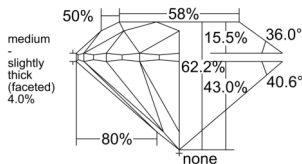

GIA®

FACSIMILE

GIA REPORT 1559132915

Verify this report at GIA.edu

GIA NATURAL DIAMOND DOSSIER®

April 29, 2026
GIA Report Number 1559132915
Shape and Cutting Style ..... Round Brilliant
Measurements ..... 5.64 - 5.67 x 3.52 mm

GRADING RESULTS

Carat Weight ..... 0.70 carat
Color Grade ..... G
Clarity Grade VS1
Cut Grade ..... Excellent

ADDITIONAL GRADING INFORMATION

Polish ..... Excellent
Symmetry ..... Excellent
Fluorescence ..... Strong Blue
Clarity Characteristics ..... Crystal
Inscription(s): GIA 1559132915

PROPORTIONS

GRADING SCALES

GIA COLOR SCALE

COLORESS	D
	E
	F
	G
	H
	I
	J
NEAR COLORESS	K
	L
FANIT	M
	N
	O
	P
VERY LIGHT	Q
	R
	S
	T
	U
	V
	W
	X
	Y
LIGHT	Z

GIA CLARITY SCALE

FLAWLESS	INTERNAL FLAWLESS	
		EXCELLENT
VERY VERY SLIGHTLY INCLUDED	VVS₁	VERY GOOD
VERY SLIGHTLY INCLUDED	VVS₂	
SLIGHTLY INCLUDED	VS₁	GOOD
	VS₂	
INCLUDED	SI₁	FAIR
	SI₂	
INCLUDED	I₁	POOR
	I₂	
	I₃