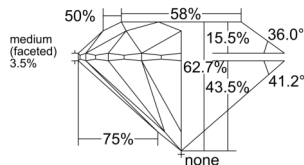

GIA®

FACSIMILE

GIA REPORT 1559122489

Verify this report at GIA.edu

GIA NATURAL DIAMOND DOSSIER®

April 27, 2026
GIA Report Number 1559122489
Shape and Cutting Style ..... Round Brilliant
Measurements ..... 4.76 - 4.79 x 2.99 mm

GRADING RESULTS

Carat Weight ..... 0.42 carat
Color Grade ..... H
Clarity Grade VS1
Cut Grade ..... Excellent

ADDITIONAL GRADING INFORMATION

Polish ..... Excellent
Symmetry ..... Excellent
Fluorescence ..... None
Clarity Characteristics ..... Crystal, Cloud
Inscription(s): GIA 1559122489

PROPORTIONS

Profile to actual proportions