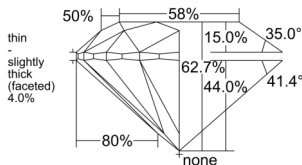

GIA®

FACSIMILE

GIA REPORT 1559119201

Verify this report at GIA.edu

GIA NATURAL DIAMOND DOSSIER®

April 25, 2026
GIA Report Number 1559119201
Shape and Cutting Style ..... Round Brilliant
Measurements ..... 5.35 - 5.39 x 3.37 mm

GRADING RESULTS

Carat Weight ..... 0.60 carat
Color Grade ..... F
Clarity Grade VS1
Cut Grade ..... Excellent

ADDITIONAL GRADING INFORMATION

Polish ..... Excellent
Symmetry ..... Excellent
Fluorescence ..... None
Clarity Characteristics ..... Feather, Cloud, Pinpoint
Inscription(s): GIA 1559119201

PROPORTIONS

Profile to actual proportions