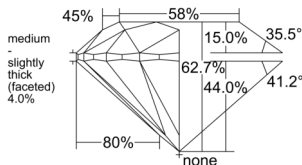

GIA®

FACSIMILE

GIA REPORT

1559116401

Verify this report at GIA.edu

GIA NATURAL DIAMOND DOSSIER®

April 24, 2026
GIA Report Number 1559116401
Shape and Cutting Style ..... Round Brilliant
Measurements ..... 4.77 - 4.80 x 3.00 mm

GRADING RESULTS

Carat Weight ..... 0.42 carat
Color Grade ..... H
Clarity Grade VS1
Cut Grade ..... Excellent

ADDITIONAL GRADING INFORMATION

Polish ..... Excellent
Symmetry ..... Excellent
Fluorescence ..... None
Clarity Characteristics..... Crystal, Cloud, Needle, Pinpoint
Inscription(s): GIA 1559116401

PROPORTIONS

Profile to actual proportions

GRADING SCALES

GIA COLOR SCALE

COLORLESS	D
	E
	F
	G
	H
	I
	J
NEAR COLORLESS	K
	L
FAIN	M
	N
	O
	P
VERY LIGHT	Q
	R
	S
	T
	U
	V
LIGHT	W
	X
	Y
	Z

GIA CLARITY SCALE

FLAWLESS	INTERNAL FLAWLESS	
		FLAWLESS
VERY VERY SLIGHTLY INCLUDED	VVS₁	
	VVS₂	
VERY SLIGHTLY INCLUDED	VS₁	
	VS₂	
SLIGHTLY INCLUDED	SI₁	
	SI₂	
INCLUDED	I₁	
	I₂	
	I₃	

GIA CUT SCALE

EXCELLENT
VERY GOOD
GOOD
FAIR
POOR