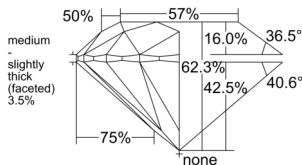

GIA®

FACSIMILE

GIA REPORT

1559111736

Verify this report at GIA.edu

GIA NATURAL DIAMOND DOSSIER®

April 28, 2026
GIA Report Number 1559111736
Shape and Cutting Style ..... Round Brilliant
Measurements ..... 4.70 - 4.71 x 2.93 mm

GRADING RESULTS

Carat Weight ..... 0.40 carat
Color Grade ..... G
Clarity Grade VVS1
Cut Grade ..... Excellent

ADDITIONAL GRADING INFORMATION

Polish ..... Excellent
Symmetry ..... Excellent
Fluorescence ..... Medium Blue
Clarity Characteristics ..... Pinpoint, Feather
Inscription(s): GIA 1559111736

PROPORTIONS

Profile to actual proportions

GRADING SCALES

GIA COLOR SCALE

COLORLESS	D
	E
	F
	G
	H
	I
	J
NEAR COLORLESS	K
	L
Faint	M
	N
	O
	P
Very Light	Q
	R
	S
	T
	U
	V
Light	W
	X
	Y
	Z

GIA CLARITY SCALE

FLAWLESS	VERY VERY SLIGHTLY INCLUDED	I₁	
			I₂
INTERNALLY FLAWLESS	VERY SLIGHTLY INCLUDED	SI₁	
			SI₂
VVS₁	SLIGHTLY INCLUDED	I₁	
			I₂
VVS₂	INCLUDED	I₃	

GIA CUT SCALE

EXCELLENT	VERY GOOD	GOOD	FAIR	POOR