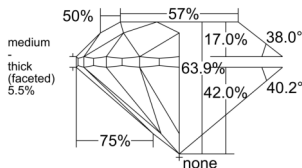

GIA®

FACSIMILE

GIA REPORT

1559106344

Verify this report at GIA.edu

GIA NATURAL DIAMOND DOSSIER®

April 25, 2026
GIA Report Number 1559106344
Shape and Cutting Style ..... Round Brilliant
Measurements ..... 5.52 - 5.56 x 3.54 mm

GRADING RESULTS

Carat Weight ..... 0.70 carat
Color Grade ..... H
Clarity Grade VS1
Cut Grade ..... Very Good

ADDITIONAL GRADING INFORMATION

Polish ..... Excellent
Symmetry ..... Excellent
Fluorescence ..... None
Clarity Characteristics..... Crystal, Pinpoint, Needle, Indented
Natural

Inscription(s): GIA 1559106344

PROPORTIONS

Profile to actual proportions

GRADING SCALES

GIA COLOR SCALE

COLORLESS	D
	E
	F
	G
	H
	I
	J
NEAR COLORLESS	K
	L
Faint	M
	N
	O
	P
Very Light	Q
	R
	S
	T
	U
	V
Light	W
	X
	Y
	Z

GIA CLARITY SCALE

FLAWLESS	VERY VERY SLIGHTLY INCLUDED	VVS₁	VVS₂	VS₁	VS₂	SLIGHTLY INCLUDED	SI₁	SI₂	I₁	I₂	I₃	
												INTERNALLY FLAWLESS

GIA CUT SCALE

EXCELLENT
VERY GOOD
GOOD
FAIR
POOR