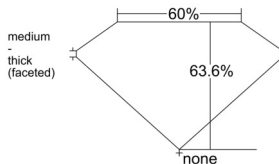

GIA®

FACSIMILE

GIA REPORT 1559075412

Verify this report at GIA.edu

GIA NATURAL DIAMOND DOSSIER®

April 20, 2026
GIA Report Number 1559075412
Shape and Cutting Style ..... Pear Brilliant
Measurements ..... 7.76 x 4.91 x 3.12 mm

GRADING RESULTS

Carat Weight ..... 0.71 carat
Color Grade ..... F
Clarity Grade VS2

ADDITIONAL GRADING INFORMATION

Polish ..... Excellent
Symmetry ..... Excellent
Fluorescence ..... Medium Blue
Clarity Characteristics ..... Crystal
Inscription(s): GIA 1559075412

PROPORTIONS

Profile not to actual proportions

GRADING SCALES

GIA COLOR SCALE		GIA CLARITY SCALE			
COLORLESS	D	VERY VERY SLIGHTLY INCLUDED	FLAWLESS		
	E		INTERNALLY FLAWLESS		
	F	VERY SLIGHTLY INCLUDED	VVS₁		
	G		VVS₂		
	H		VS₁		
	NEAR COLORLESS	I	SLIGHTLY INCLUDED	VS₂	
		J		SI₁	
		FAINT	K	INCLUDED	SI₂
			L		I₁
			M		I₂
VERT LIGHT	N	LIGHT	I₃		
	O				
	P				
	Q				
	R				
	S				
	T