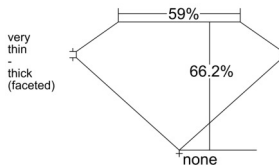

GIA®

FACSIMILE

GIA REPORT 1559063983

Verify this report at GIA.edu

GIA NATURAL DIAMOND DOSSIER®

April 20, 2026
GIA Report Number 1559063983
Shape and Cutting Style ..... Pear Brilliant
Measurements ..... 7.22 x 4.56 x 3.02 mm

GRADING RESULTS

Carat Weight ..... 0.60 carat
Color Grade ..... K
Clarity Grade VVS2

ADDITIONAL GRADING INFORMATION

Polish ..... Excellent
Symmetry ..... Excellent
Fluorescence ..... None
Clarity Characteristics.. Pinpoint, Cloud, Needle, Indented Natural
Inscription(s): GIA 1559063983

PROPORTIONS

Profile not to actual proportions

GRADING SCALES

GIA COLOR SCALE		GIA CLARITY SCALE		
NEAR COLORLESS	D	VERY VERY SLIGHTLY INCLUDED	FLAWLESS	
	E		INTERNALLY FLAWLESS	
	F	VERY SLIGHTLY INCLUDED	VVS₁	
	G		VVS₂	
	H		VS₁	
	FAINT	I	SLIGHTLY INCLUDED	VS₂
		J		SI₁
		K	INCLUDED	SI₂
		L		I₁
		M		I₂
VERT LIGHT		N	INCLUDED	I₃
	O			
	P			
	Q			
LIGHT	R			
	S			
	T			
	U			
	V			
	W			
	X			
	Y			
	Z