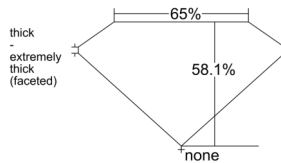

GIA®

FACSIMILE

GIA REPORT 1559061636

Verify this report at GIA.edu

GIA NATURAL DIAMOND DOSSIER®

April 17, 2026
GIA Report Number 1559061636
Shape and Cutting Style ..... Pear Brilliant
Measurements ..... 7.14 x 4.81 x 2.79 mm

GRADING RESULTS

Carat Weight ..... 0.62 carat
Color Grade ..... K
Clarity Grade VVS2

ADDITIONAL GRADING INFORMATION

Polish ..... Excellent
Symmetry ..... Excellent
Fluorescence ..... Medium Blue
Clarity Characteristics ..... Pinpoint
Inscription(s): GIA 1559061636

PROPORTIONS

Profile not to actual proportions

GRADING SCALES

GIA COLOR SCALE		GIA CLARITY SCALE			
COLORLESS	D	VERY VERY SLIGHTLY INCLUDED	FLAWLESS		
	E		INTERNALLY FLAWLESS		
	F	VERY SLIGHTLY INCLUDED	VVS₁		
	G		VVS₂		
	H		VS₁		
	NEAR COLORLESS	I	SLIGHTLY INCLUDED	VS₂	
		J		SI₁	
		FAINT	K	INCLUDED	SI₂
			L		I₁
			M		I₂
VERT LIGHT	N	LIGHT	I₃		
	O				
	P				
	Q				
	R