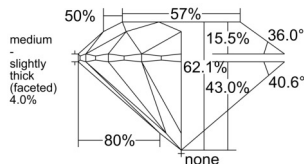

GIA®

FACSIMILE

GIA REPORT 1559060188

Verify this report at GIA.edu

GIA NATURAL DIAMOND DOSSIER®

April 17, 2026
GIA Report Number 1559060188
Shape and Cutting Style ..... Round Brilliant
Measurements ..... 4.76 - 4.80 x 2.97 mm

GRADING RESULTS

Carat Weight ..... 0.42 carat
Color Grade ..... G
Clarity Grade VS1
Cut Grade ..... Excellent

ADDITIONAL GRADING INFORMATION

Polish ..... Excellent
Symmetry ..... Excellent
Fluorescence ..... Medium Blue
Clarity Characteristics ..... Cloud, Pinpoint
Inscription(s): GIA 1559060188

PROPORTIONS

Profile to actual proportions

GRADING SCALES

GIA COLOR SCALE

COLORLESS	D
	E
	F
	G
	H
	I
	J
NEAR COLORLESS	K
	L
FAIN	M
	N
	O
	P
VERY LIGHT	Q
	R
	S
	T
	U
	V
	W
	X
	Y
LIGHT	Z

GIA CLARITY SCALE

FLAWLESS	INTERNAL FLAWLESS	
		FLAWLESS
VERY VERY SLIGHTLY INCLUDED	VVS₁	
	VVS₂	
VERY SLIGHTLY INCLUDED	VS₁	
	VS₂	
SLIGHTLY INCLUDED	SI₁	
	SI₂	
INCLUDED	I₁	
	I₂	
	I₃	

GIA CUT SCALE

EXCELLENT
VERY GOOD
GOOD
FAIR
POOR