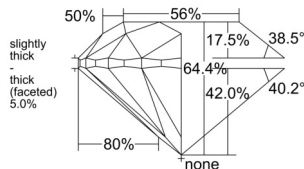

GIA®

FACSIMILE

GIA REPORT 1559032476

Verify this report at GIA.edu

GIA NATURAL DIAMOND DOSSIER®

April 17, 2026
GIA Report Number 1559032476
Shape and Cutting Style ..... Round Brilliant
Measurements ..... 4.62 - 4.64 x 2.98 mm

GRADING RESULTS

Carat Weight ..... 0.41 carat
Color Grade ..... F
Clarity Grade VS1
Cut Grade ..... Very Good

ADDITIONAL GRADING INFORMATION

Polish ..... Excellent
Symmetry ..... Excellent
Fluorescence ..... None
Clarity Characteristics ..... Crystal, Cloud
Inscription(s): GIA 1559032476

PROPORTIONS

Profile to actual proportions

GRADING SCALES

GIA COLOR SCALE	GIA CLARITY SCALE	GIA CUT SCALE	
D	FLAWLESS	EXCELLENT	
E	INTERNALLY FLAWLESS		
F		VVS₁	VERY GOOD
G	VVS₂		
H	VS₁	GOOD	
I	VS₂		
J	SI₁	FAIR	
K	SI₂		
L	I₁	POOR	
M			
N			
O	I₂		
P			
Q			
R	I₃		
S			
T			
U			
V			
W			
X			
Y			
Z