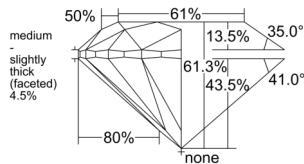

GIA®

FACSIMILE

GIA REPORT 1559013437

Verify this report at GIA.edu

GIA NATURAL DIAMOND DOSSIER®

April 13, 2026
GIA Report Number 1559013437
Shape and Cutting Style ..... Round Brilliant
Measurements ..... 4.68 - 4.72 x 2.88 mm

GRADING RESULTS

Carat Weight ..... 0.40 carat
Color Grade ..... F
Clarity Grade VVS1
Cut Grade ..... Excellent

ADDITIONAL GRADING INFORMATION

Polish ..... Excellent
Symmetry ..... Excellent
Fluorescence ..... None
Clarity Characteristics ..... Pinpoint, Cloud, Feather
Inscription(s): GIA 1559013437

PROPORTIONS

Profile to actual proportions

GRADING SCALES

GIA COLOR SCALE	GIA CLARITY SCALE	GIA CUT SCALE	
D	FLAWLESS	EXCELLENT	
E	INTERNALLY FLAWLESS		
F		VVS₁	VERY GOOD
G	VVS₂		
H	VS₁	GOOD	
I	VS₂		
J	SI₁	FAIR	
K	SI₂		
L	I₁	POOR	
M			
N			
O	I₂		
P			
Q			
R	I₃		
S			
T			
U			
V			
W			
X			
Y			
Z