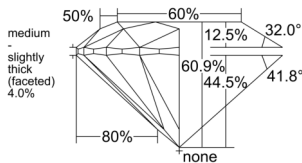

GIA®

FACSIMILE

GIA REPORT

1559011934

Verify this report at GIA.edu

GIA NATURAL DIAMOND DOSSIER®

April 13, 2026
GIA Report Number 1559011934
Shape and Cutting Style ..... Round Brilliant
Measurements ..... 4.32 - 4.33 x 2.63 mm

GRADING RESULTS

Carat Weight ..... 0.30 carat
Color Grade ..... D
Clarity Grade VVS1
Cut Grade ..... Excellent

ADDITIONAL GRADING INFORMATION

Polish ..... Very Good
Symmetry ..... Excellent
Fluorescence ..... Medium Blue
Clarity Characteristics ..... Pinpoint
Inscription(s): GIA 1559011934

PROPORTIONS

Profile to actual proportions

GRADING SCALES

GIA COLOR SCALE

COLORLESS	D
	E
	F
	G
	H
	I
	J
NEAR COLORLESS	K
	L
FAIN	M
	N
	O
	P
	Q
	R
	S
	T
	U
	V
	W
	X
	Y
LIGHT	Z

GIA CLARITY SCALE

	FLAWLESS
	INTERNALLY FLAWLESS
VERY VERY SLIGHTLY INCLUDED	VVS₁
	VVS₂
VERY SLIGHTLY INCLUDED	VS₁
	VS₂
SLIGHTLY INCLUDED	SI₁
	SI₂
	I₁
	I₂
INCLUDED	I₃

GIA CUT SCALE

	EXCELLENT
	VERY GOOD
	GOOD
	FAIR
	POOR