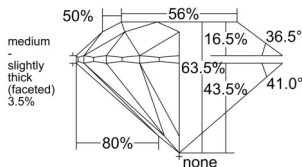

GIA®

FACSIMILE

GIA REPORT 1559008666

Verify this report at GIA.edu

GIA NATURAL DIAMOND DOSSIER®

April 09, 2026
GIA Report Number 1559008666
Shape and Cutting Style ..... Round Brilliant
Measurements ..... 5.88 - 5.93 x 3.75 mm

GRADING RESULTS

Carat Weight ..... 0.80 carat
Color Grade ..... F
Clarity Grade VVS1
Cut Grade ..... Excellent

ADDITIONAL GRADING INFORMATION

Polish ..... Excellent
Symmetry ..... Excellent
Fluorescence ..... None
Clarity Characteristics ..... Pinpoint, Cloud, Feather
Inscription(s): GIA 1559008666

PROPORTIONS

Profile to actual proportions