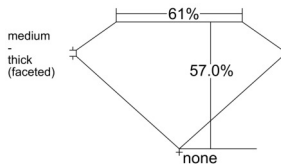

GIA®

FACSIMILE

GIA REPORT 1559002986

Verify this report at GIA.edu

GIA NATURAL DIAMOND DOSSIER®

April 09, 2026
GIA Report Number 1559002986
Shape and Cutting Style ..... Heart Brilliant
Measurements ..... 4.93 x 5.62 x 3.20 mm

GRADING RESULTS

Carat Weight ..... 0.50 carat
Color Grade ..... E
Clarity Grade VVS2

ADDITIONAL GRADING INFORMATION

Polish ..... Excellent
Symmetry ..... Excellent
Fluorescence ..... None
Clarity Characteristics ..... Cloud, Pinpoint
Inscription(s): GIA 1559002986

PROPORTIONS

Profile not to actual proportions

GRADING SCALES

GIA COLOR SCALE		GIA CLARITY SCALE			
COLORLESS	D	VERY VERY SLIGHTLY INCLUDED	FLAWLESS		
	E		INTERNALLY FLAWLESS		
	F		VVS₁		
	G		VVS₂		
	NEAR COLORLESS	H	VERY SLIGHTLY INCLUDED	VS₁	
		I		VS₂	
		FAINT	J	SLIGHTLY INCLUDED	SI₁
			K		SI₂
	L		I₁		
	VERT LIGHT		M	INCLUDED	I₂
N			I₃		
O					
LIGHT		P			
		Q			
		R			
	S				
	T				
	U				
V					
W					
X					
Y					
Z