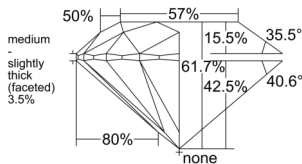

GIA®

FACSIMILE

GIA REPORT 1558638642

Verify this report at GIA.edu

GIA NATURAL DIAMOND DOSSIER®

July 02, 2026
GIA Report Number 1558638642
Shape and Cutting Style ..... Round Brilliant
Measurements ..... 5.11 - 5.13 x 3.16 mm

GRADING RESULTS

Carat Weight ..... 0.51 carat
Color Grade ..... H
Clarity Grade VS2
Cut Grade ..... Excellent

ADDITIONAL GRADING INFORMATION

Polish ..... Excellent
Symmetry ..... Excellent
Fluorescence ..... None
Clarity Characteristics..... Cloud, Feather, Crystal
Inscription(s): GIA 1558638642

PROPORTIONS

GRADING SCALES

GIA COLOR SCALE

COLORLESS	D
	E
	F
	G
	H
	I
	J
NEAR COLORLESS	K
	L
FAIN	M
	N
	O
	P
VERY LIGHT	Q
	R
	S
	T
	U
	V
	W
	X
	Y
LIGHT	Z

GIA CLARITY SCALE

FLAWLESS	INTERNAL FLAWLESS	
		EXCELLENT
VERY VERY SLIGHTLY INCLUDED	VVS₁	VERY GOOD
VERY SLIGHTLY INCLUDED	VVS₂	
SLIGHTLY INCLUDED	VS₁	GOOD
	VS₂	
INCLUDED	SI₁	FAIR
	SI₂	
INCLUDED	I₁	POOR
	I₂	
	I₃