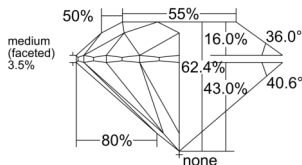

GIA®

FACSIMILE

GIA REPORT 1558602914

Verify this report at GIA.edu

GIA NATURAL DIAMOND DOSSIER®

June 29, 2026
GIA Report Number 1558602914
Shape and Cutting Style ..... Round Brilliant
Measurements ..... 5.31 - 5.34 x 3.32 mm

GRADING RESULTS

Carat Weight ..... 0.58 carat
Color Grade ..... G
Clarity Grade S11
Cut Grade ..... Excellent

ADDITIONAL GRADING INFORMATION

Polish ..... Excellent
Symmetry ..... Excellent
Fluorescence ..... None
Clarity Characteristics ..... Feather, Cloud, Crystal
Inspection(s): GIA 1558602914

PROPORTIONS

Profile to actual proportions