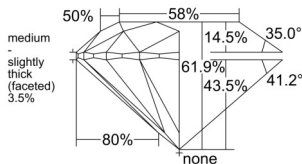

GIA®

FACSIMILE

GIA REPORT 1558573519

Verify this report at gia.edu

GIA NATURAL DIAMOND DOSSIER®

June 25, 2026
GIA Report Number 1558573519
Shape and Cutting Style ..... Round Brilliant
Measurements ..... 5.07 - 5.11 x 3.15 mm

GRADING RESULTS

Carat Weight ..... 0.50 carat
Color Grade ..... E
Clarity Grade VS2
Cut Grade ..... Excellent

ADDITIONAL GRADING INFORMATION

Polish ..... Excellent
Symmetry ..... Excellent
Fluorescence ..... Faint
Clarity Characteristics..... Crystal, Cloud, Feather, Cavity
Inscription(s): GIA 1558573519

PROPORTIONS

GRADING SCALES

GIA COLOR SCALE	GIA CLARITY SCALE	GIA CUT SCALE	
D	FLAWLESS	EXCELLENT	
E	INTERNALLY FLAWLESS		
F		VVS₁	VERY GOOD
G	VVS₂		
H	VS₁	GOOD	
I	VS₂		
J	SI₁	FAIR	
K	SI₂		
L	I₁	POOR	
M			
N			
O	I₂		
P			
Q			
R	I₃		
S			
T			
U			
V			
W			
X			
Y			
Z