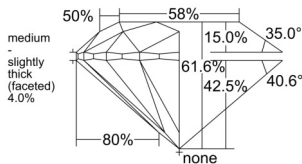

GIA®

FACSIMILE

GIA REPORT 1558559947

Verify this report at GIA.edu

GIA NATURAL DIAMOND DOSSIER®

June 24, 2026
GIA Report Number 1558559947
Shape and Cutting Style ..... Round Brilliant
Measurements ..... 4.80 - 4.81 x 2.96 mm

GRADING RESULTS

Carat Weight ..... 0.42 carat
Color Grade ..... H
Clarity Grade VS1
Cut Grade ..... Excellent

ADDITIONAL GRADING INFORMATION

Polish ..... Excellent
Symmetry ..... Excellent
Fluorescence ..... None
Clarity Characteristics ..... Crystal, Cloud
Inscription(s): GIA 1558559947

PROPORTIONS

GRADING SCALES

GIA COLOR SCALE

COLORESS	D
	E
	F
	G
	H
	I
	J
NEAR COLORESS	K
	L
FANIT	M
	N
	O
	P
	Q
VERY LIGHT	R
	S
	T
	U
	V
	W
	X
	Y
LIGHT	Z

GIA CLARITY SCALE

FLAWLESS	INTERNAL FLAWLESS	
		FLAWLESS
VERY VERY SLIGHTLY INCLUDED	VVS₁	
	VVS₂	
VERY SLIGHTLY INCLUDED	VS₁	
	VS₂	
SLIGHTLY INCLUDED	SI₁	
	SI₂	
INCLUDED	I₁	
	I₂	
	I₃	

GIA CUT SCALE

EXCELLENT
VERY GOOD
GOOD
FAIR
POOR