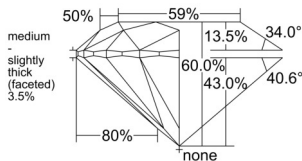

GIA®

FACSIMILE

GIA REPORT 1558554103

Verify this report at GIA.edu

GIA NATURAL DIAMOND DOSSIER®

June 24, 2026
GIA Report Number 1558554103
Shape and Cutting Style ..... Round Brilliant
Measurements ..... 4.79 - 4.82 x 2.88 mm

GRADING RESULTS

Carat Weight ..... 0.41 carat
Color Grade ..... E
Clarity Grade VS1
Cut Grade ..... Excellent

ADDITIONAL GRADING INFORMATION

Polish ..... Excellent
Symmetry ..... Excellent
Fluorescence ..... None
Clarity Characteristics..... Needle, Feather, Pinpoint
Inscription(s): GIA 1558554103

PROPORTIONS

Profile to actual proportions

GRADING SCALES

GIA COLOR SCALE	GIA CLARITY SCALE	GIA CUT SCALE	
D	FLAWLESS	EXCELLENT	
E	INTERNALLY FLAWLESS		
F		VVS₁	VERY GOOD
G	VVS₂		
H	VS₁	GOOD	
I	VS₂		
J	SI₁	FAIR	
K	SI₂		
L	I₁	POOR	
M			
N			
O	I₂		
P			
Q			
R	I₃		
S			
T			
U			
V			
W			
X			
Y			
Z