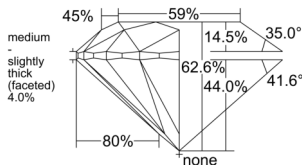

GIA®

FACSIMILE

GIA REPORT 1558554007

Verify this report at GIA.edu

GIA NATURAL DIAMOND DOSSIER®

June 23, 2026
GIA Report Number 1558554007
Shape and Cutting Style ..... Round Brilliant
Measurements ..... 5.92 - 5.96 x 3.72 mm

GRADING RESULTS

Carat Weight ..... 0.81 carat
Color Grade ..... E
Clarity Grade VS1
Cut Grade ..... Excellent

ADDITIONAL GRADING INFORMATION

Polish ..... Excellent
Symmetry ..... Excellent
Fluorescence ..... None
Clarity Characteristics ..... Feather, Pinpoint
Inscription(s): GIA 1558554007

PROPORTIONS

Profile to actual proportions