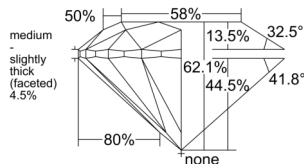

GIA®

FACSIMILE

GIA REPORT 1558553273

Verify this report at GIA.edu

GIA NATURAL DIAMOND DOSSIER®

June 23, 2026
GIA Report Number 1558553273
Shape and Cutting Style ..... Round Brilliant
Measurements ..... 4.75 - 4.78 x 2.96 mm

GRADING RESULTS

Carat Weight ..... 0.41 carat
Color Grade ..... E
Clarity Grade VS1
Cut Grade ..... Excellent

ADDITIONAL GRADING INFORMATION

Polish ..... Excellent
Symmetry ..... Excellent
Fluorescence ..... None
Clarity Characteristics..... Cloud, Pinpoint
Inscription(s): GIA 1558553273

PROPORTIONS

Profile to actual proportions